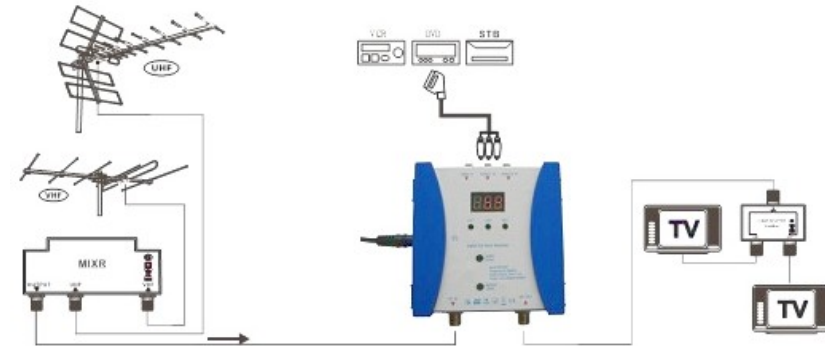

APPLICATION ILLUSTRATIONS

A)

B)

C)

TROUBLE SHOOTING AND PRODUCT MAINTENANCE

If you have some difficulties, please consult the following table.

It will guide you through the most common problems and give you solutions.

No picture	● Check power supply ● Adjust channel control switch ● Check video line
Picture distort	● Adjust video control switch ● Adjust transmit antenna to fit the right location
Poor sound effects	● Adjust audio control switch ● Check audio line
Picture blur	● TV station interference

Frequency Table (Unit: MHz) USA system

Channel Number	Bandwidth	Video Carrier	Color Carrier	Audio Carrier
002	54-60	55.25	58.83	59.75
003	60-66	61.25	64.83	65.75
004	66-72	67.25	70.83	71.75
005	76-82	77.25	80.83	81.75
006	82-88	83.25	86.83	87.75
095	90-96	91.25	94.83	95.75
096	96-102	97.25	100.83	101.75
097	102-108	103.25	106.83	107.75
098	108-114	109.25	112.83	113.75
099	114-120	115.25	118.83	119.75
014	120-126	121.25	124.83	125.75
015	126-132	127.25	130.83	131.75
016	132-138	133.25	136.83	137.75
017	138-144	139.25	142.83	143.75
018	144-150	145.25	148.83	149.75
019	150-156	151.25	154.83	155.75
020	156-162	157.25	160.83	161.75
021	162-168	163.25	166.83	167.75