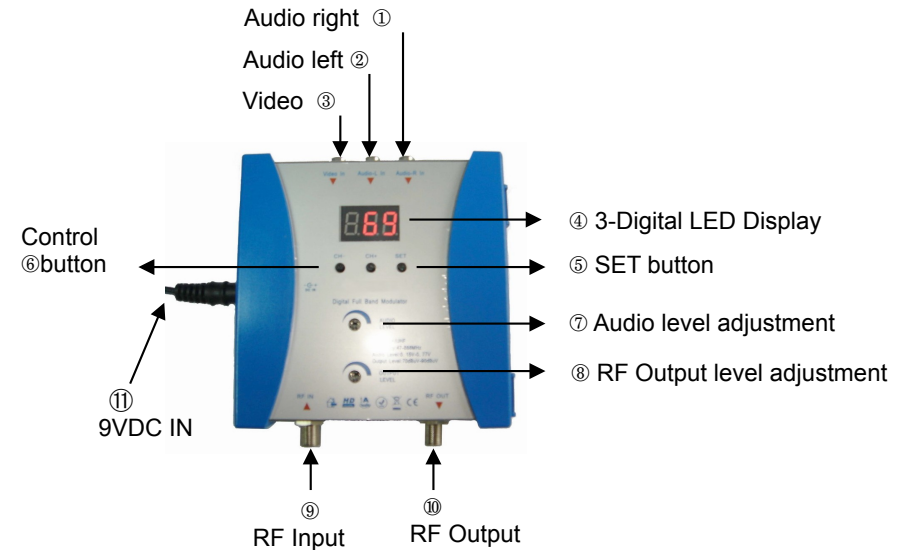

Press CH- button can select function bit.

Press CH+ button can select item bit.

Press SET button can exit function mode

3. Function table

There are three functions in the function bit : 0, 1, 2.

Function bit	Item bit	Note
0 Audio system	0	4.5MHz
	1 (default)	5.5MH
	2	6.0MH
	3	6.5MH
1 Signal generator	0 (default)	Normal operation
	1	Test signal on
2 A/V carrier rate	0	12dB
	1 (default)	16dB

Note: 1. Press 00 (4.5MHz), enter the NTSC mode.

The LED will display 4.5, and flash for twice.

2. Avoiding interference, please be advised the selected channel must be +/- 1 channel out of the existing program.

- Accessories:**
- 1) 1 pc Video Cable: Euro male -- 3×RCA male
 - 2) 1 pc Video Cable: 3 RCA--3×RCA
 - 3) 1 pc of 75Ω terminator ("F" type)

Safety instruction is made to ISO/IEC Guide 37[17]

- The mains plug shall remain readily operable.
- Ensure a minimum distance of 5cm around the apparatus for sufficient ventilation.
- Ensure that the ventilation is not impeded by covering the ventilation openings with items such as newspapers, table-cloths, curtains, etc.
- Do not place naked flame sources, such as lighted candles on the apparatus.
- Use the apparatus only in moderate climates (not in tropical climates.)
- Do not expose the apparatus to dripping or splashing.
- Do not place objects filled with liquids, such as vases, on the apparatus.