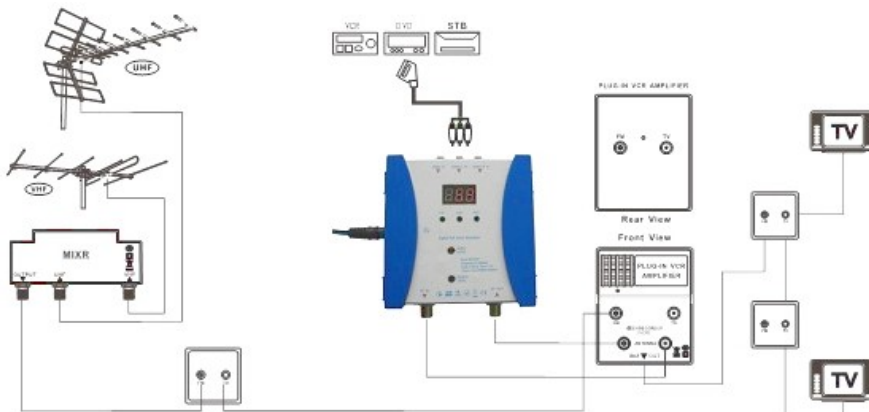

- Accessories:**
- 1) 1 pc Video Cable: Euro male -- 3×RCA male
 - 2) 1 pc Video Cable: 3 RCA--3×RCA
 - 3) 1 pc of 75Ω terminator ("F" type)

Safety instruction is made to ISO/IEC Guide 37[17]

- The mains plug shall remain readily operable.
- Ensure a minimum distance of 5cm around the apparatus for sufficient ventilation.
- Ensure that the ventilation is not impeded by covering the ventilation openings with items such as newspapers, table-cloths, curtains, etc.
- Do not place naked flame sources, such as lighted candles on the apparatus.
- Use the apparatus only in moderate climates (not in tropical climates.)
- Do not expose the apparatus to dripping or splashing.
- Do not place objects filled with liquids, such as vases, on the apparatus.

Remark: For further details please refers to EN 60065(2002)/IEC 60065(2001) clause 5.4.

APPLICATION ILLUSTRATIONS

A)

B)

C)

TROUBLE SHOOTING AND PRODUCT MAINTENANCE

If you have some difficulties, please consult the following table.